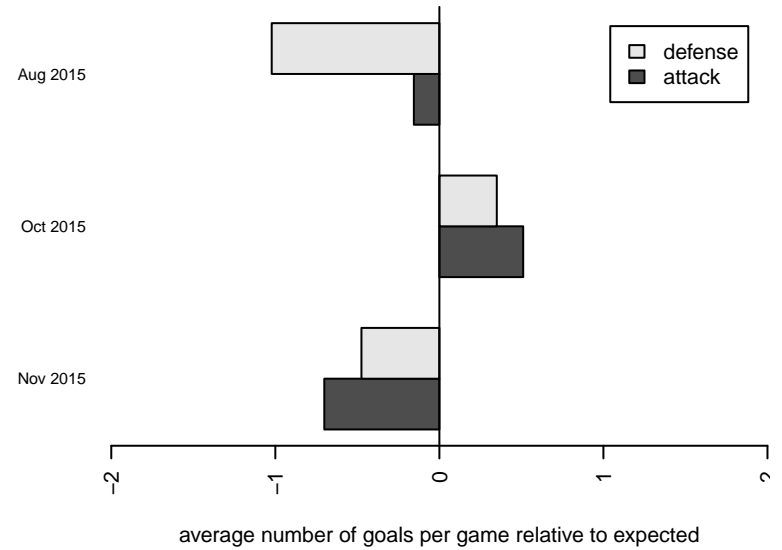

Performance relative to 13 month average