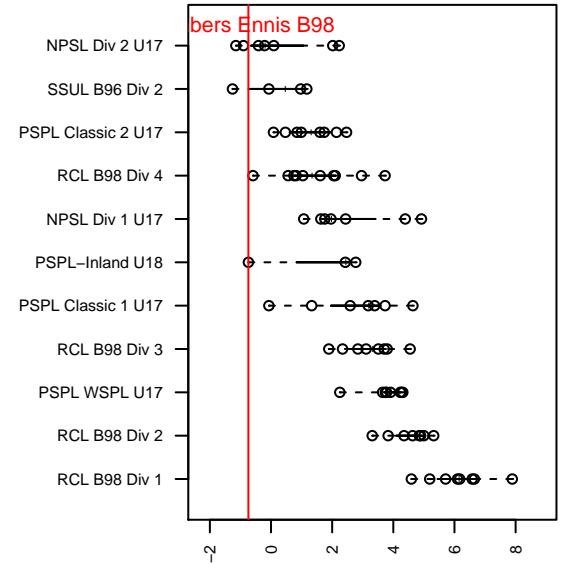

**attack and defense rating
relative to others at age
and all opponents in last 13 months**