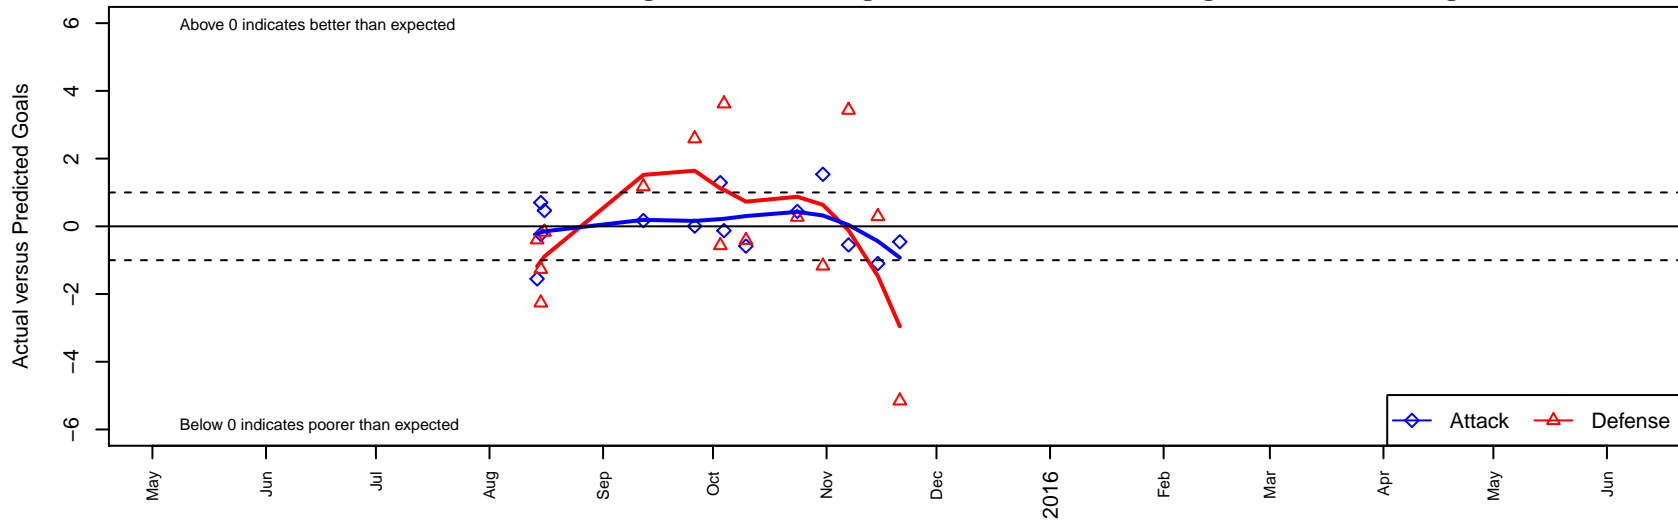

Sabers Ennis B98

Spokane Sabers FC
 Spokane, WA
 B98 total strength=1175
 attack=4.42 defense=3.04
 fall league = PSPL-Inland U18
 notes= Valor FC in 2015

alt names used:

Venues played:
 2015 Les Schwab NW Cup U16-U18 U18
 2015 PSPL-Inland U18

Sabers Ennis B98
 Dots are actual minus expected GF (blue circles) and GA (red triangles).
 Blue line is smoothed change in attack strength. Red is smoothed change in defense strength.

**attack and defense variance (black dot)
relative to other teams
and top 10 in region**