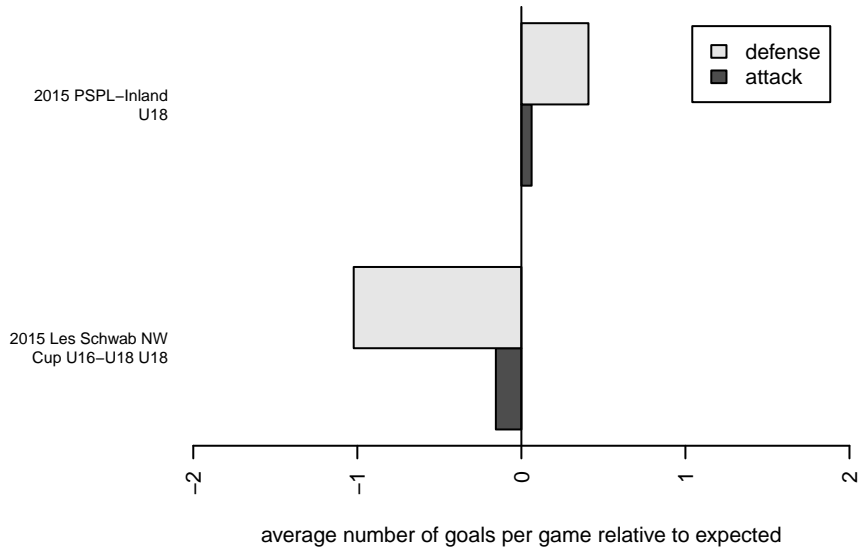

Performance relative to 13 month average